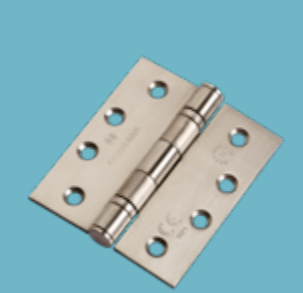

- Frame profile: 125 x 55 mm
- Material: GRAINTEK® frame 1.2 mm
- Hinges: SSB BB 100 x 75 x 3 mm
- Lock Package: SS Aldrop 300 mm, Tower bolt 300 mm and pull handle 150 mm
- Finish: GRAINTEK® with primer
- Size: 750 x 2100 mm, 900 x 2100 mm, 1000 x 2100 mm, 1200 x 2100 mm

CLASSIC FRAME PACKAGE

(Suitable for 32/35 mm thick shutter)

- Grooved frame profile with PVC seal: 125 x 55 mm
- Material: GRAINTEK® frame 1.2 mm
- Hinges: SSB BB 100 x 75 x 3 mm
- Lock Package: Cylindrical Knob Lock Grade 3
- Finish: GRAINTEK® with Primer
- Size: 750 x 2100 mm, 900 x 2100 mm, 1000 x 2100 mm, 1200 x 2100 mm

HARDWARE

Hinges

Mortise Sash Lock

Cylindrical Knob Lock

Aldrop

Lever Handle

Cylindrical Lock

Tower Bolt