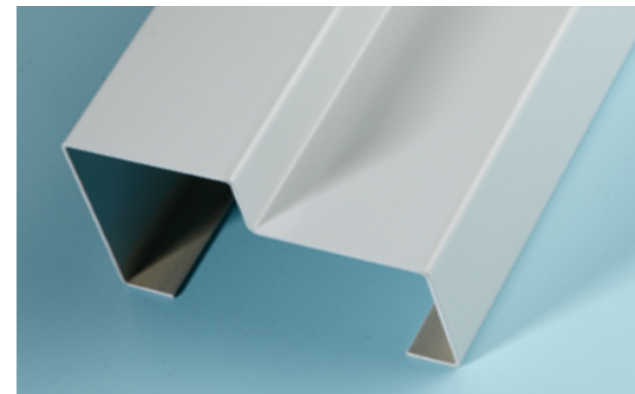

Durable and long lasting

Standard sizes for various applications

Door and hardware as a complete package

Quick Delivery

Ready to install

Can be finished with your choice of Colors

SELECT FRAME PACKAGE

(Suitable for 32/35 mm thick shutter)

- Frame profile: 125 x 55 mm
- Material: GRAINTEK® frame 1.2 mm
- Hinges: SSB BB 100 x 75 x 3 mm
- Lock Package: SS Aldrop 300 mm, Tower bolt 300 mm and pull handle 150 mm
- Finish: GRAINTEK® with primer
- Size: 750 x 2100 mm, 900 x 2100 mm, 1000 x 2100 mm, 1200 x 2100 mm

CLASSIC FRAME PACKAGE

(Suitable for 32/35 mm thick shutter)

- Grooved frame profile with PVC seal: 125 x 55 mm
- Material: GRAINTEK® frame 1.2 mm
- Hinges: SSB BB 100 x 75 x 3 mm
- Lock Package: Cylindrical Knob Lock Grade 3
- Finish: GRAINTEK® with Primer
- Size: 750 x 2100 mm, 900 x 2100 mm, 1000 x 2100 mm, 1200 x 2100 mm